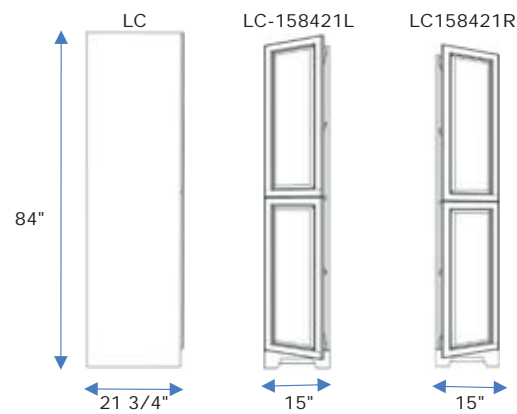

BATHROOMS

FUNDAMENTALS

FUNDAMENTALS

Cabinet SKU's & Dimensions

DRAWER BASE CABINETS

LINEN CABINETS

WALL CABINETS

MAKE UP TOP WITH DRAWER 21" Deep