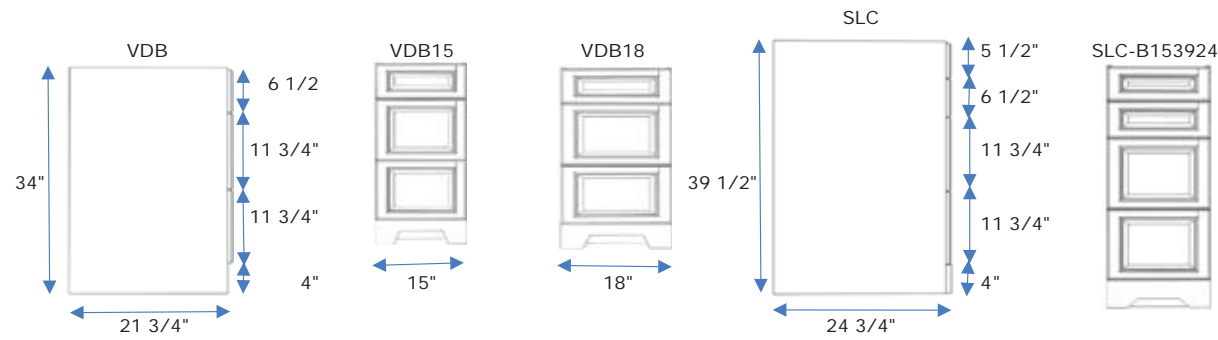

BATHROOMS

FUNDAMENTALS

FUNDAMENTALS

Cabinet SKU's & Dimensions

DRAWER BASE CABINETS

LINEN CABINETS

WALL CABINETS

MAKE UP TOP WITH DRAWER 21" Deep