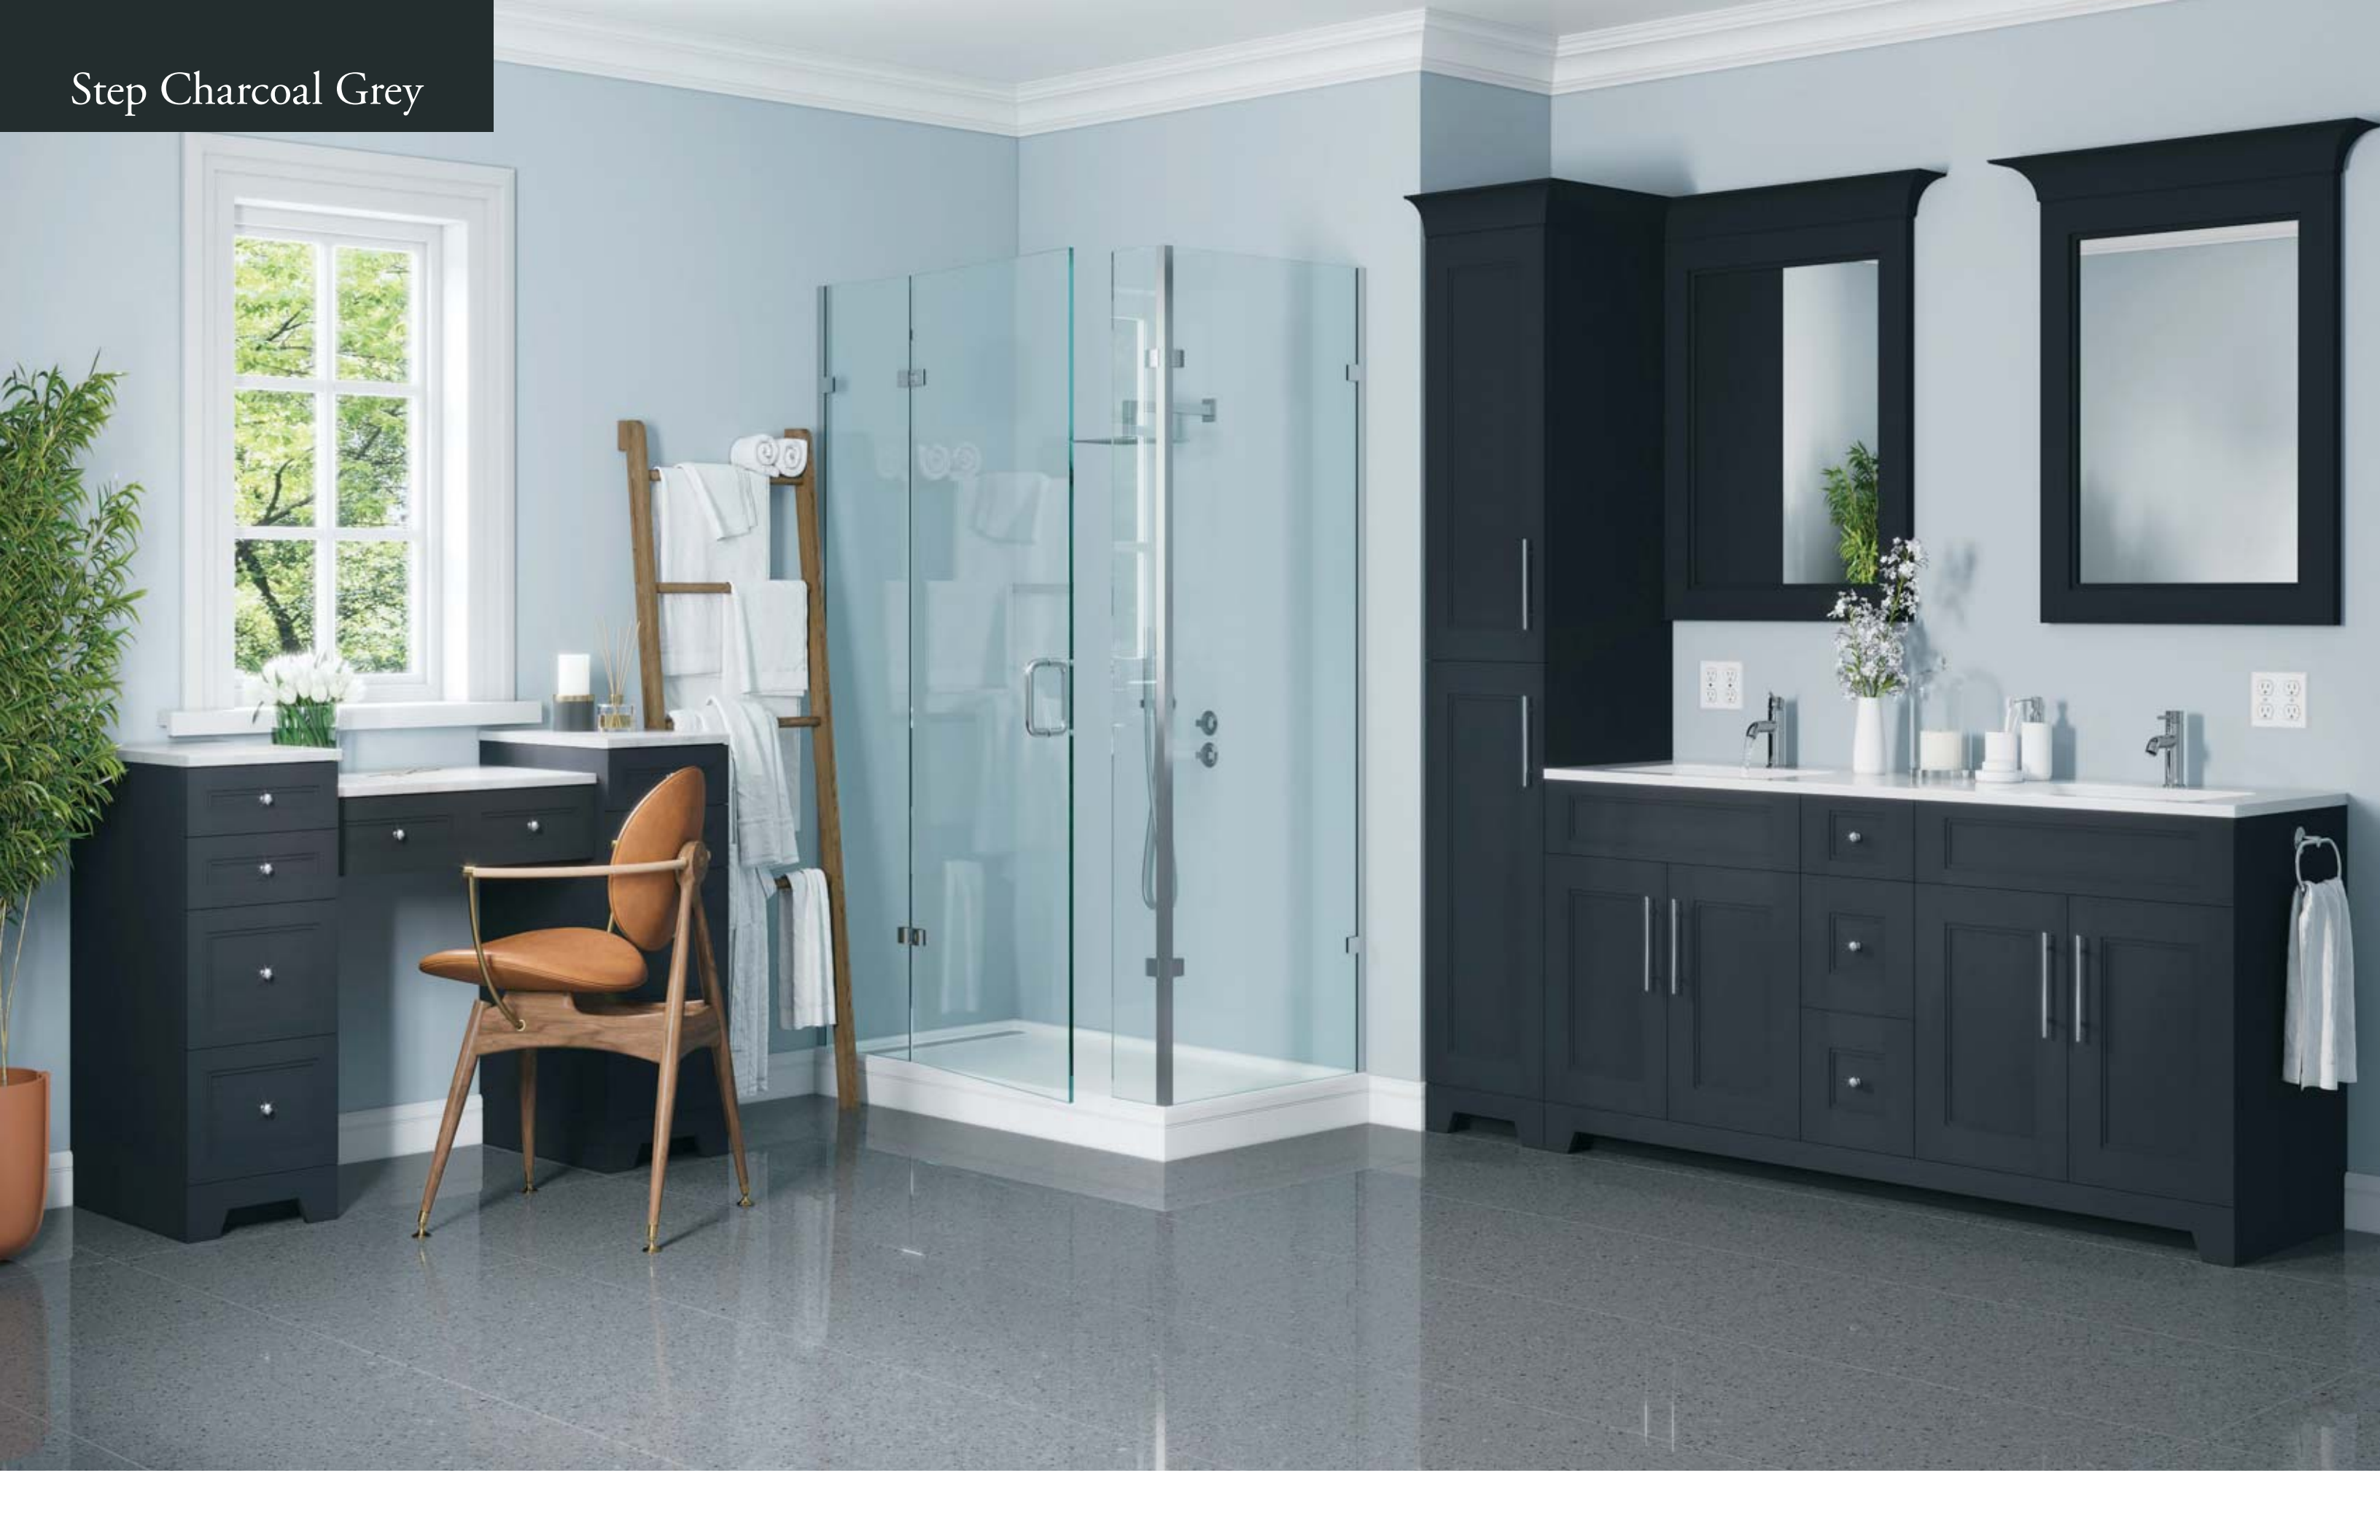

Step Charcoal Grey