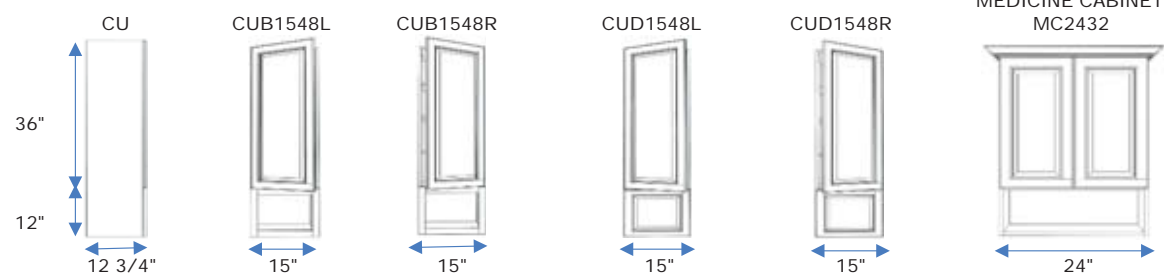

BATHROOMS

FUNDAMENTALS

FUNDAMENTALS

Cabinet SKU's & Dimensions

DRAWER BASE CABINETS

LINEN CABINETS

WALL CABINETS

MAKE UP TOP WITH DRAWER 21" Deep