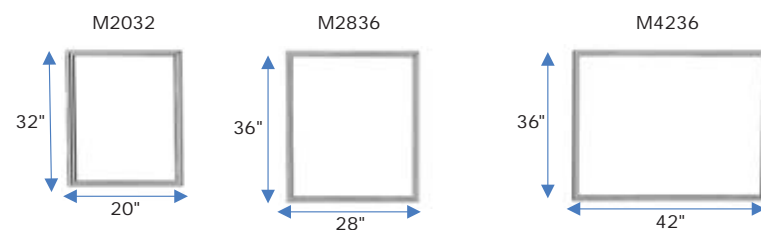

FUNDAMENTALS

Cabinet SKU's & Dimensions

DRAWER BASE CABINETS

LINEN CABINETS

WALL CABINETS

MAKE UP TOP WITH DRAWER 21" Deep

MIRRORS

Vanity Color Palette & Door Style

Step Shaker Door & Drawer Front Style