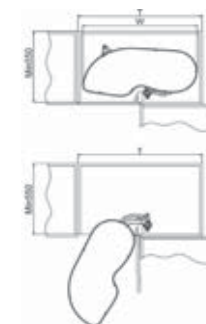

SKU	DESCRIPTION	DIMENSIONS			WT LBS	CU FT
		W	D	H		
FMC-L	Left Side Opening, Right Side Blind	33"	21"	24-28"	35	0.1
FMC-R	Right Side Opening, Left Side Blind	33"	21"	24-28"	35	0.1

Requires a Minimum 18" Door Opening

Left Side Open
Right Side Blind For
BBC42R/BBC45R
Set of 2
1 upper
1 lower