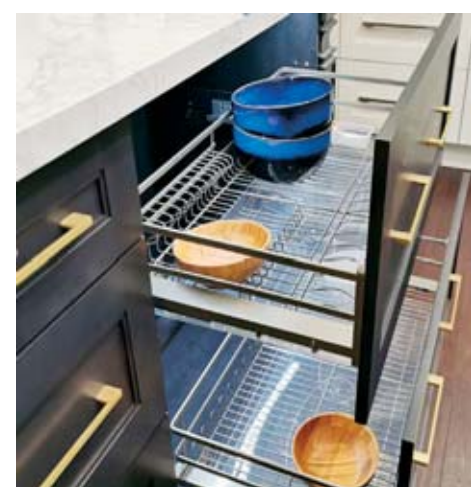

Requires a Minimum 18" Door Opening

Left Side Open
Right Side Blind For
BBC42R/BBC45R
Set of 2
1 upper
1 lower

Right Side Open
Left Side Blind For
BBC42L/BBC45L
1 set of 2, 1 lower,
1 upper

ROLL OUT WIRE RACK FOR PLATES, DISHES & BOWLS

SKU	DESCRIPTION	DIMENSIONS			WT LBS	CU FT
		W	D	H		
ROB30-D	30" Basket for Dishes and Bowls	28 1/4"	18"	7"	26	0.1
Requires a B30FH For ROB30D or DB30-2D						
ROB36-D	36" Basket for Dishes and Bowls	28 1/4"	18"	7"	26	0.1
Requires a DB36-2D						